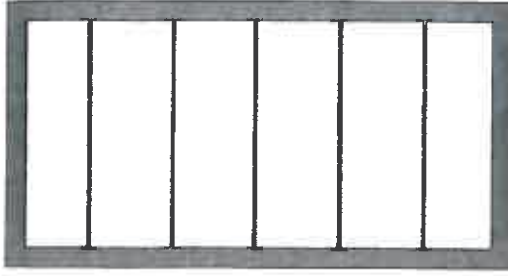

ST 6836

ISM SUPER TREASURY TRTL-30X6